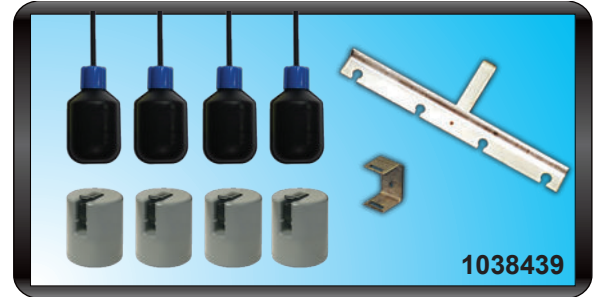

LEVEL SENSOR KITS

FOR PUMP STATION CONTROL PANELS
FLOAT SWITCHES AND TRANSMITTERS

4-FLOAT MINI KIT

- (4) Blue Cap Control Switches
  - Mechanically-activated, narrow-angle
  - Normally Open contacts, rated at 1A 125VAC max.
  - 50 ft. flexible SJOW water resistant cable
- (4) PVC coated cable weights with lock
- (1) 4-position stainless steel hanging bracket

PN 1038439*

LEVEL TRANSMITTER LEVELGAGE® MINI KIT

- (1) Transmitter 0-15 ftWC (4-20mA)
  - 50 ft. vented cable
- (1) Transmitter Weight
- (2) Blue Cap Control Switches
  - Mechanically-activated, narrow-angle
  - Normally Open contacts, rated at 1A 125VAC max.
  - 50 ft. flexible SJOW water resistant cable
- (2) PVC coated cable weights with lock
- (1) 4-position stainless steel hanging bracket

PN 1038441*