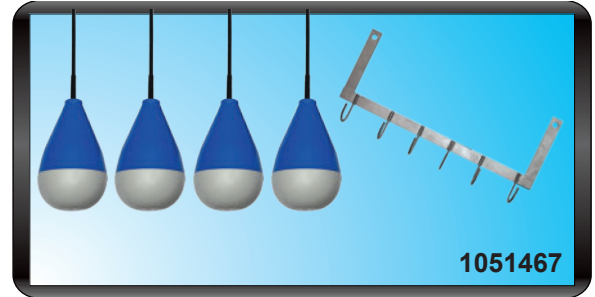

# LEVEL SENSOR KITS

FOR PUMP STATION CONTROL PANELS  
FLOAT SWITCHES AND TRANSMITTERS

## 4-FLOAT MUNI™ KIT

- (4) MUNI™ Float Control Switches
  - Mechanically-activated, narrow-angle
  - 3-Wire cable can be wired Normally Open or Normally Closed contacts, rated at 1A 125VAC max.
  - Internally weighted
  - 50 ft. flexible SJOW water resistant cable
- (1) 6-position stainless steel hanging hook bracket

## LEVEL TRANSMITTER PSLT MUNI™ KIT

- (1) Transmitter 0-16.7 ftWC measuring range (4-20mA)
  - 50 ft. vented TPE cable
- (2) MUNI™ Float Control Switches
  - Mechanically-activated, narrow-angle
  - 3-Wire cable can be wired Normally Open or Normally Closed contacts, rated at 1A 125VAC max.
  - Internally weighted
  - 50 ft. flexible SJOW water resistant cable
- (1) Transmitter stainless steel mounting bracket
- (1) 6-position stainless steel hanging hook bracket

## LEVEL TRANSMITTER LEVELRAT® MUNI™ KIT

- (1) Transmitter 0-15 ft. measuring range (4-20mA)
  - 50 ft. vented cable
- (1) Transmitter Weight
- (2) MUNI™ Float Control Switches
  - Mechanically-activated, narrow-angle
  - 3-Wire cable can be wired Normally Open or Normally Closed contacts, rated at 1A 125VAC max.
  - Internally weighted
  - 50 ft. flexible SJOW water resistant cable
- (1) 6-position stainless steel hanging hook bracket