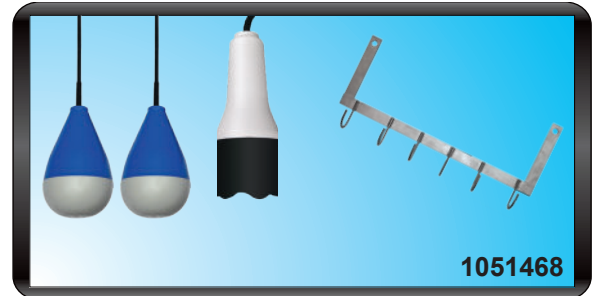

# LEVEL SENSOR KITS

FOR PUMP STATION CONTROL PANELS  
FLOAT SWITCHES AND TRANSMITTERS

## 4-FLOAT MUNI™ KIT

- (4) MUNI™ Float Control Switches
  - Mechanically-activated, narrow-angle
  - 3-Wire cable can be wired Normally Open or Normally Closed contacts, rated at 1A 125VAC max.
  - Internally weighted
  - 50 ft. flexible SJOW water resistant cable
- (1) 6-position stainless steel hanging hook bracket

## LEVEL TRANSMITTER PSLT MUNI™ KIT

- (1) Transmitter 0-16.7 ftWC measuring range (4-20mA)
  - 50 ft. vented TPE cable
- (2) MUNI™ Float Control Switches
  - Mechanically-activated, narrow-angle
  - 3-Wire cable can be wired Normally Open or Normally Closed contacts, rated at 1A 125VAC max.
  - Internally weighted
  - 50 ft. flexible SJOW water resistant cable
- (1) Transmitter stainless steel mounting bracket
- (1) 6-position stainless steel hanging hook bracket

## LEVEL TRANSMITTER LEVELRAT® MUNI™ KIT

- (1) Transmitter 0-15 ft. measuring range (4-20mA)
  - 50 ft. vented cable
- (1) Transmitter Weight
- (2) MUNI™ Float Control Switches
  - Mechanically-activated, narrow-angle
  - 3-Wire cable can be wired Normally Open or Normally Closed contacts, rated at 1A 125VAC max.
  - Internally weighted
  - 50 ft. flexible SJOW water resistant cable
- (1) 6-position stainless steel hanging hook bracket