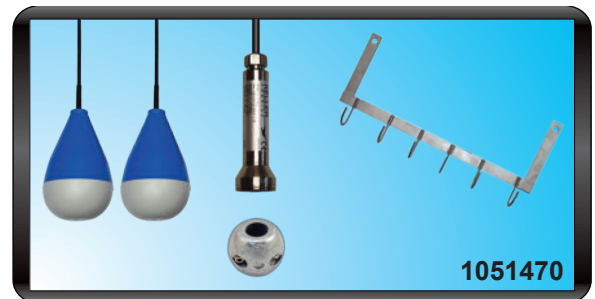

*Sold with Engineered Custom Control Panels only (not available for individual sale)